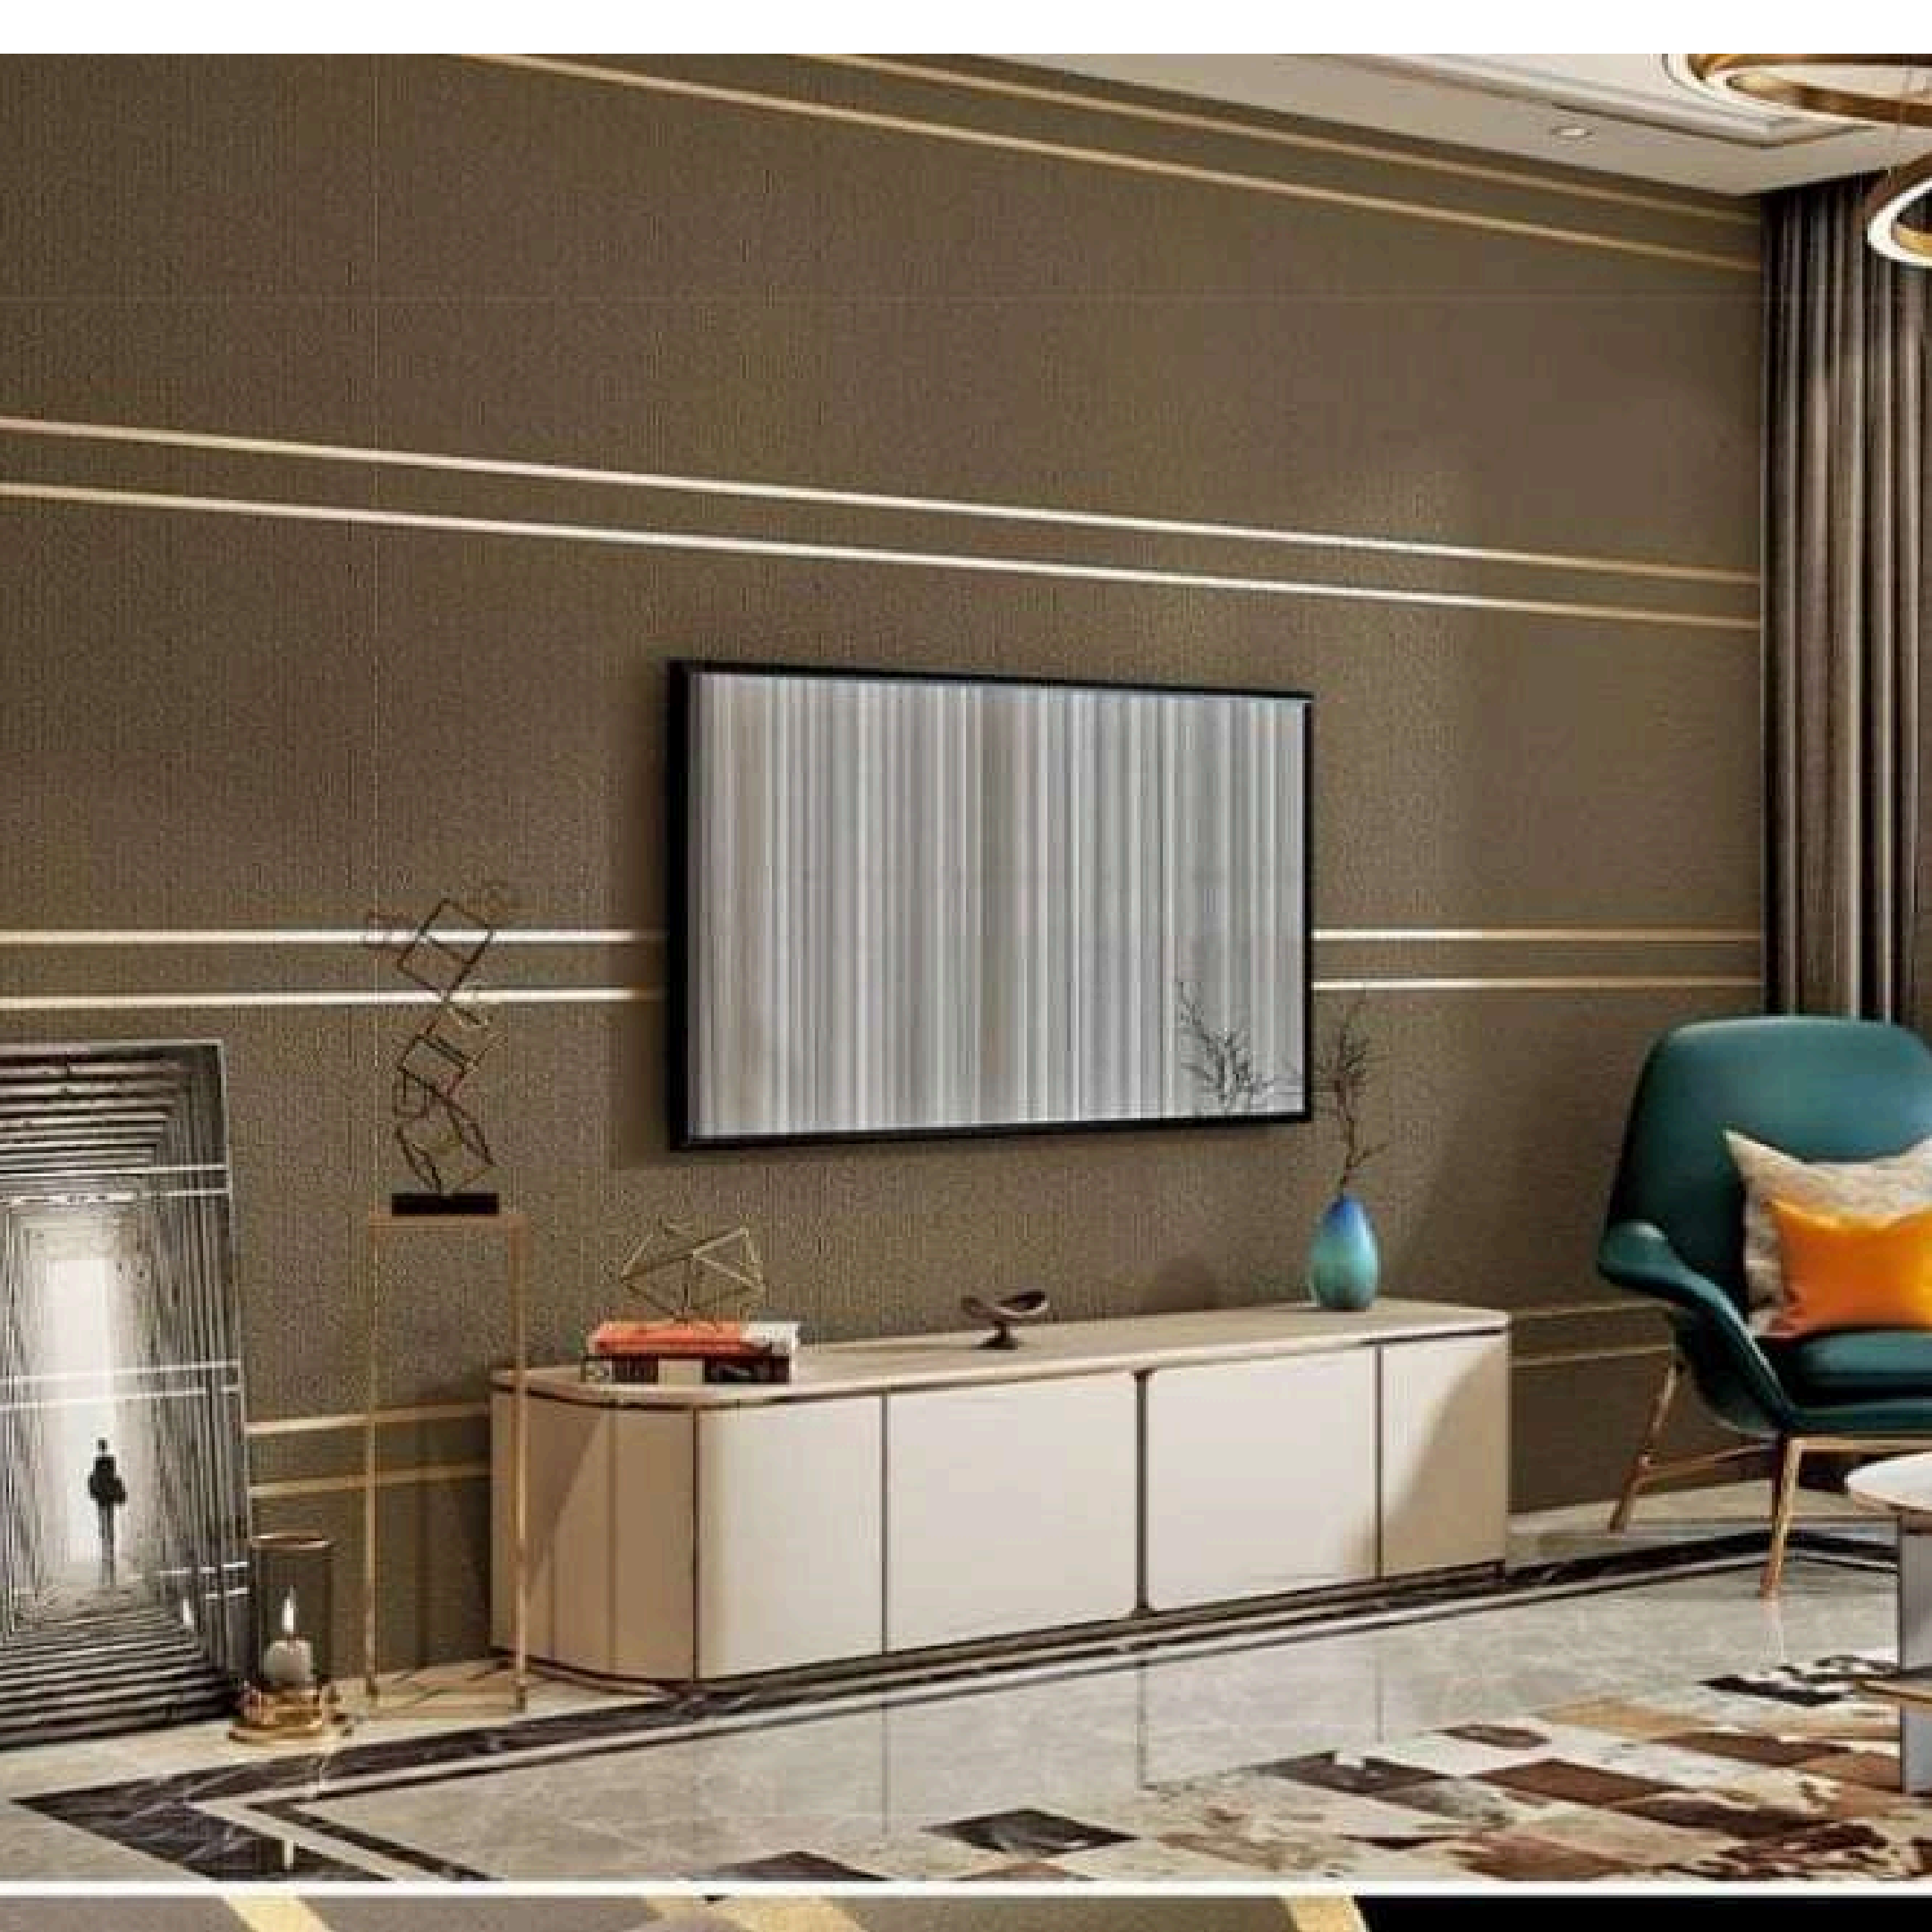

Love perfection

28

28015

3388-3

GLASS INTERIORS
BOSTON, MA

SD88064

HAMYEE

#2